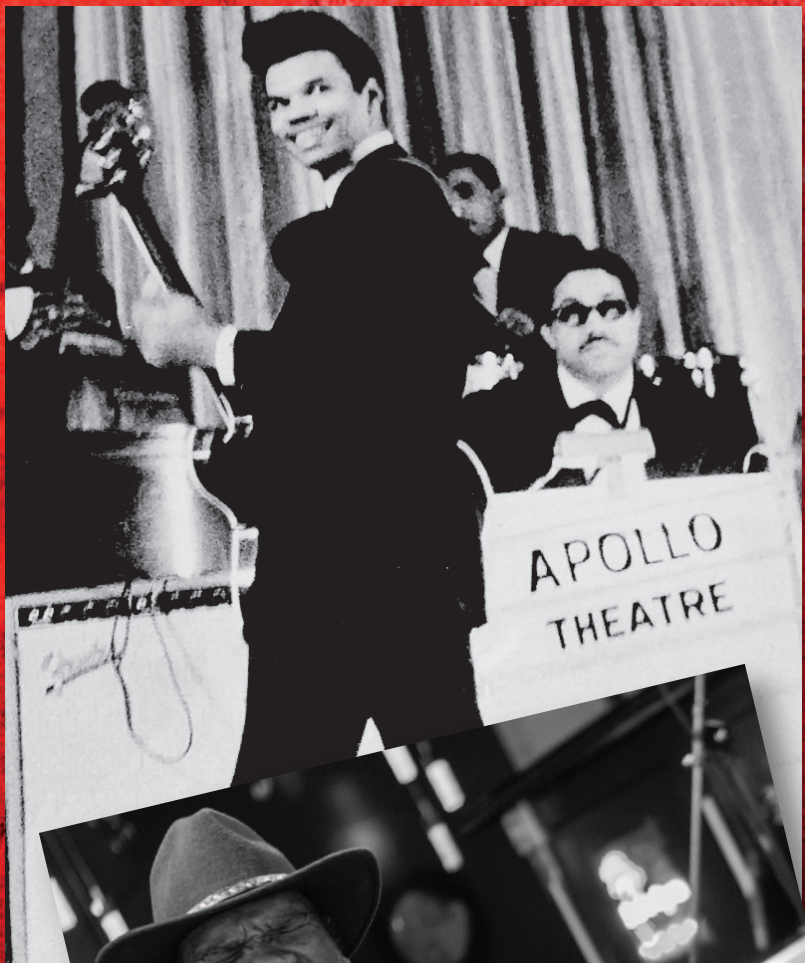

PRESENTING
Nola Blue Recording Artist

BENNY TURNER

Real blues

www.bennyturner.com

www.nola-blue.com